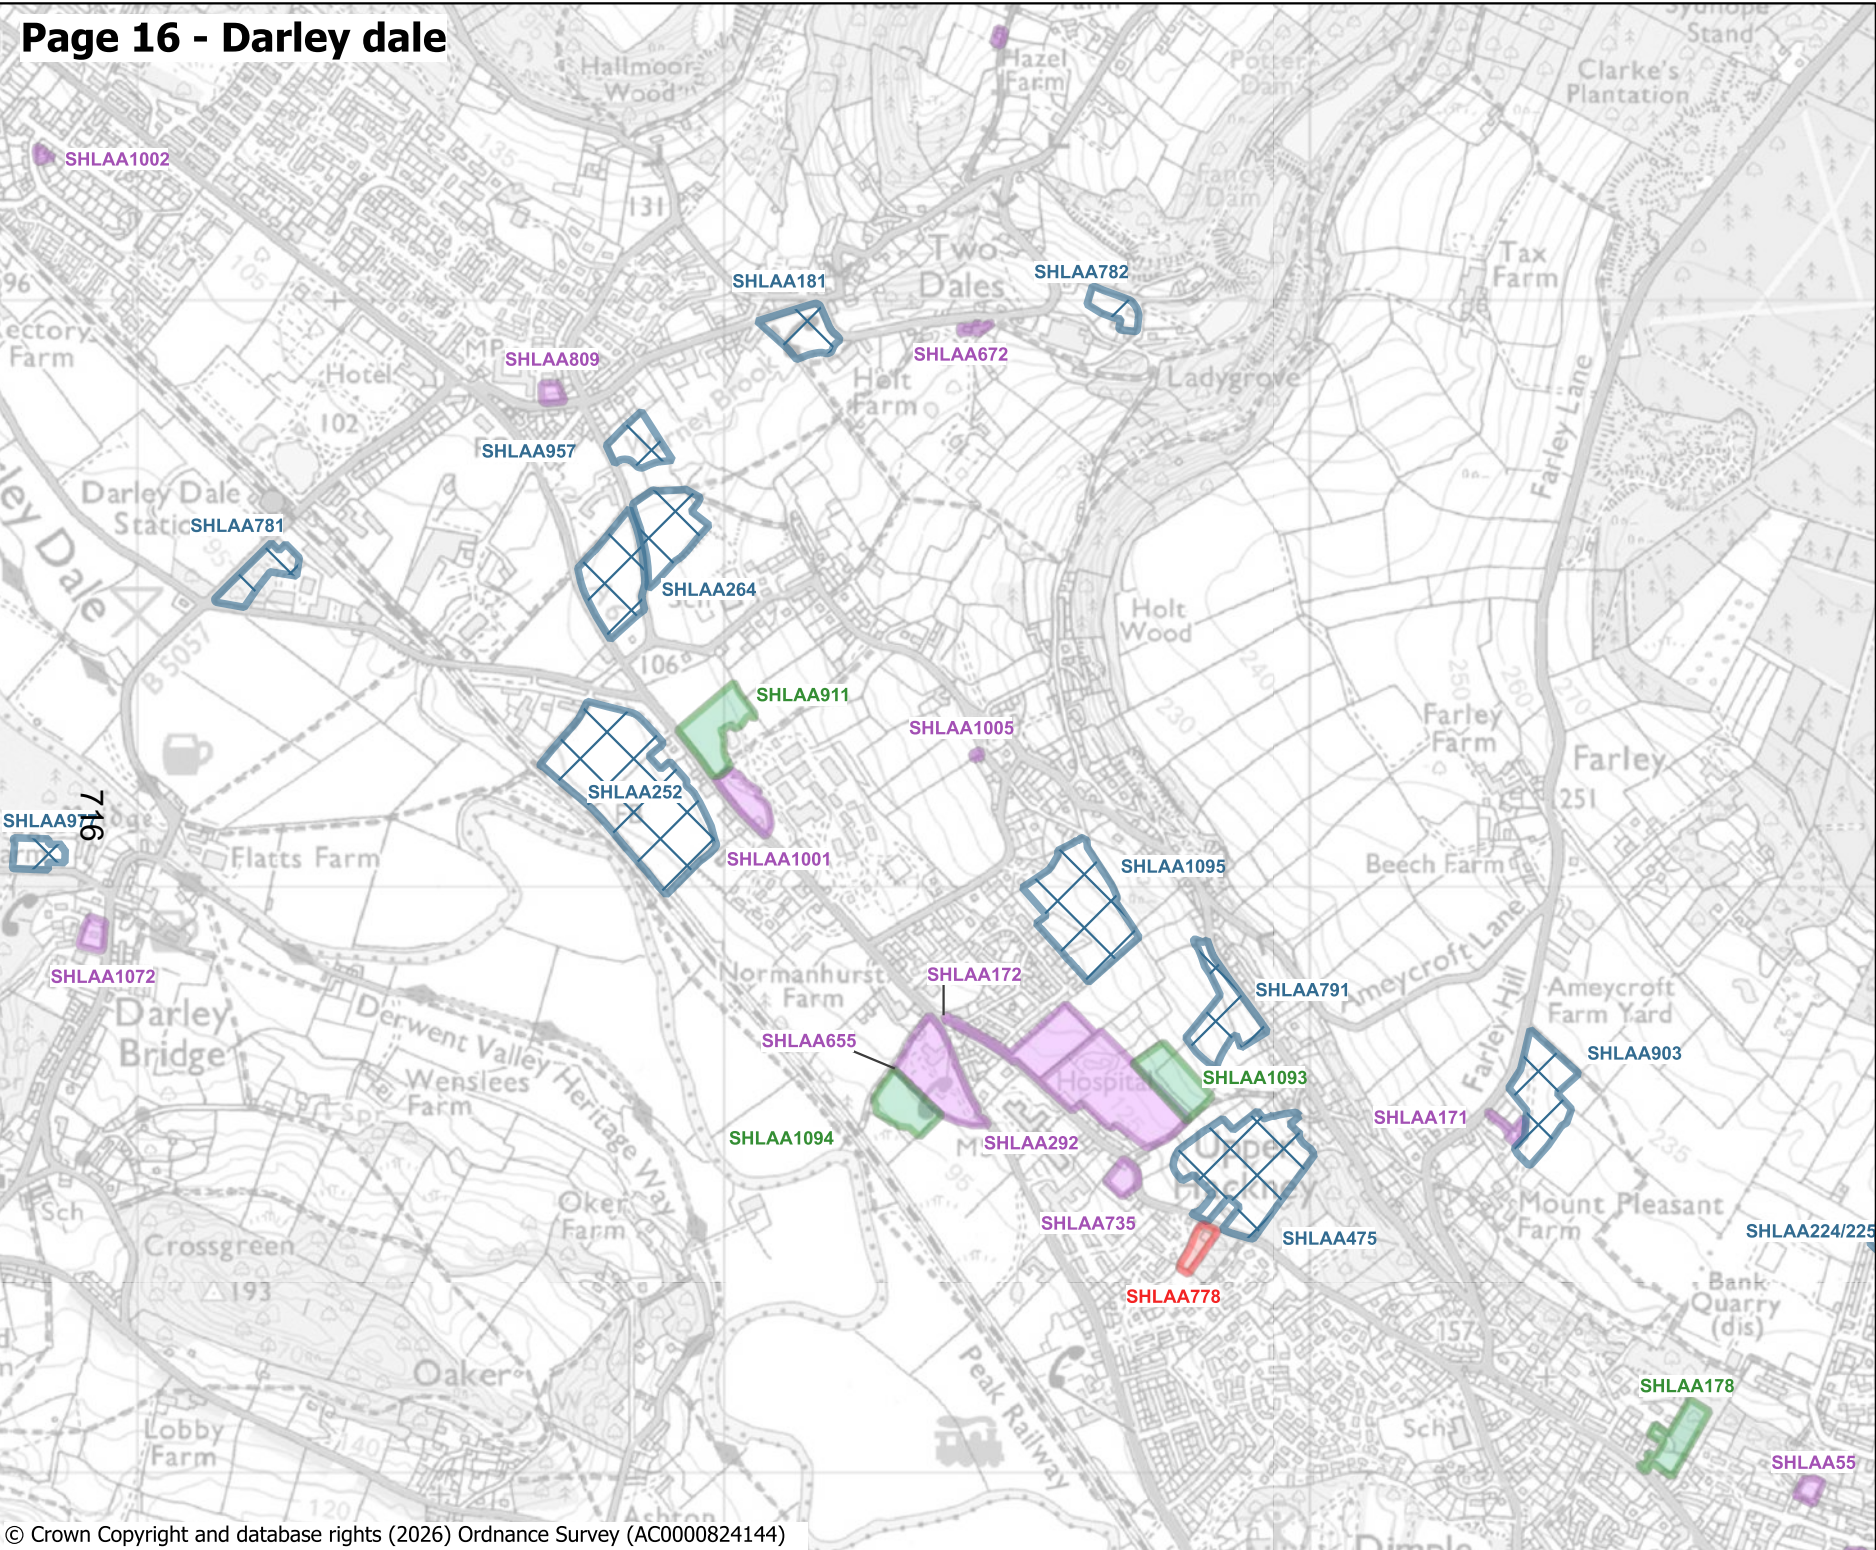

**DRAFT DDDC
SHELAA Maps,
May 2026**

KEY

-  Failed Stage A
-  Undevelopable
-  Developable
-  Deliverable

**DRAFT DDDC
SHELAA Maps,
May 2026**

KEY

-  Failed Stage A
-  Undevelopable
-  Developable
-  Deliverable